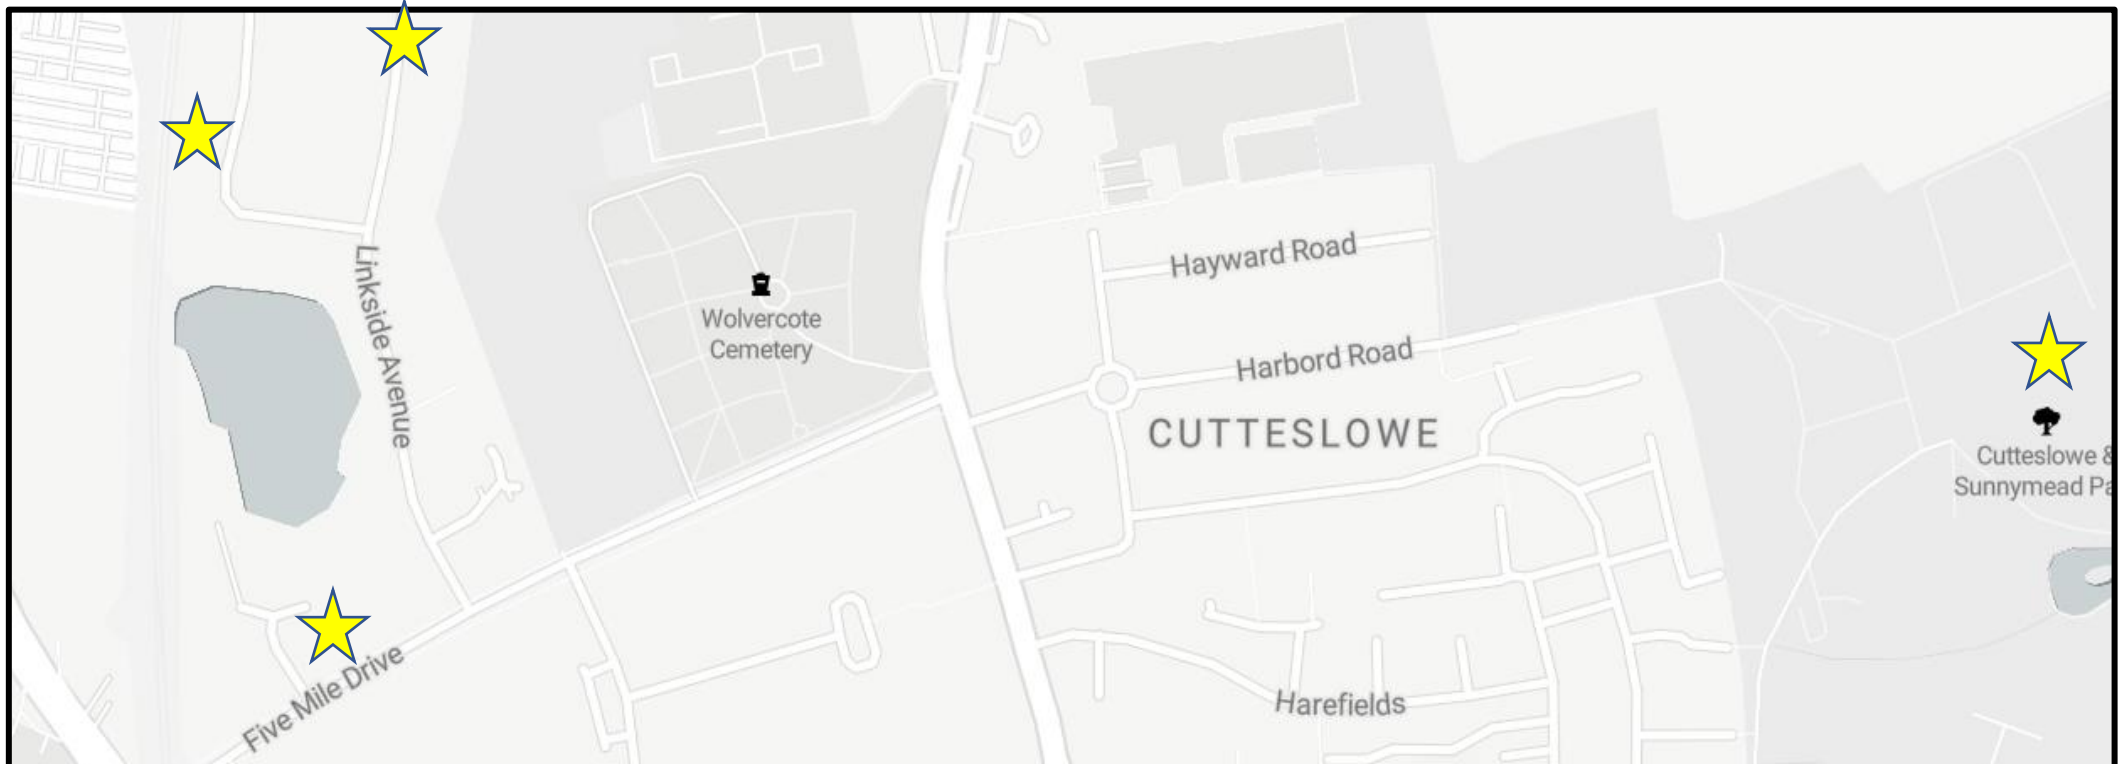

St Peter's Church, First Turn

Wolvercote Primary School, First Turn

1 Mere Road

32 Mere Road

34 Mere Road

Wolvercote Young People's Club, St Peter's Road

20 Pixie Place, off Ulfgar Road

7 Ulfgar Road

13 Ulfgar Road

28 Ulfgar Road

50 Ulfgar Road

68 Ulfgar Road

74 Ulfgar Road

80 Ulfgar Road

## Five Mile Drive Area

66 Five Mile Drive  
16 Lakeside

68 Linkside Avenue  
North Hub, Cutteslowe Park

## Wytham

- 4 Dunstead Lane
- The White Hart
- Cottage 12
- Wytham Stores
- The Bothy
- All Saints Church