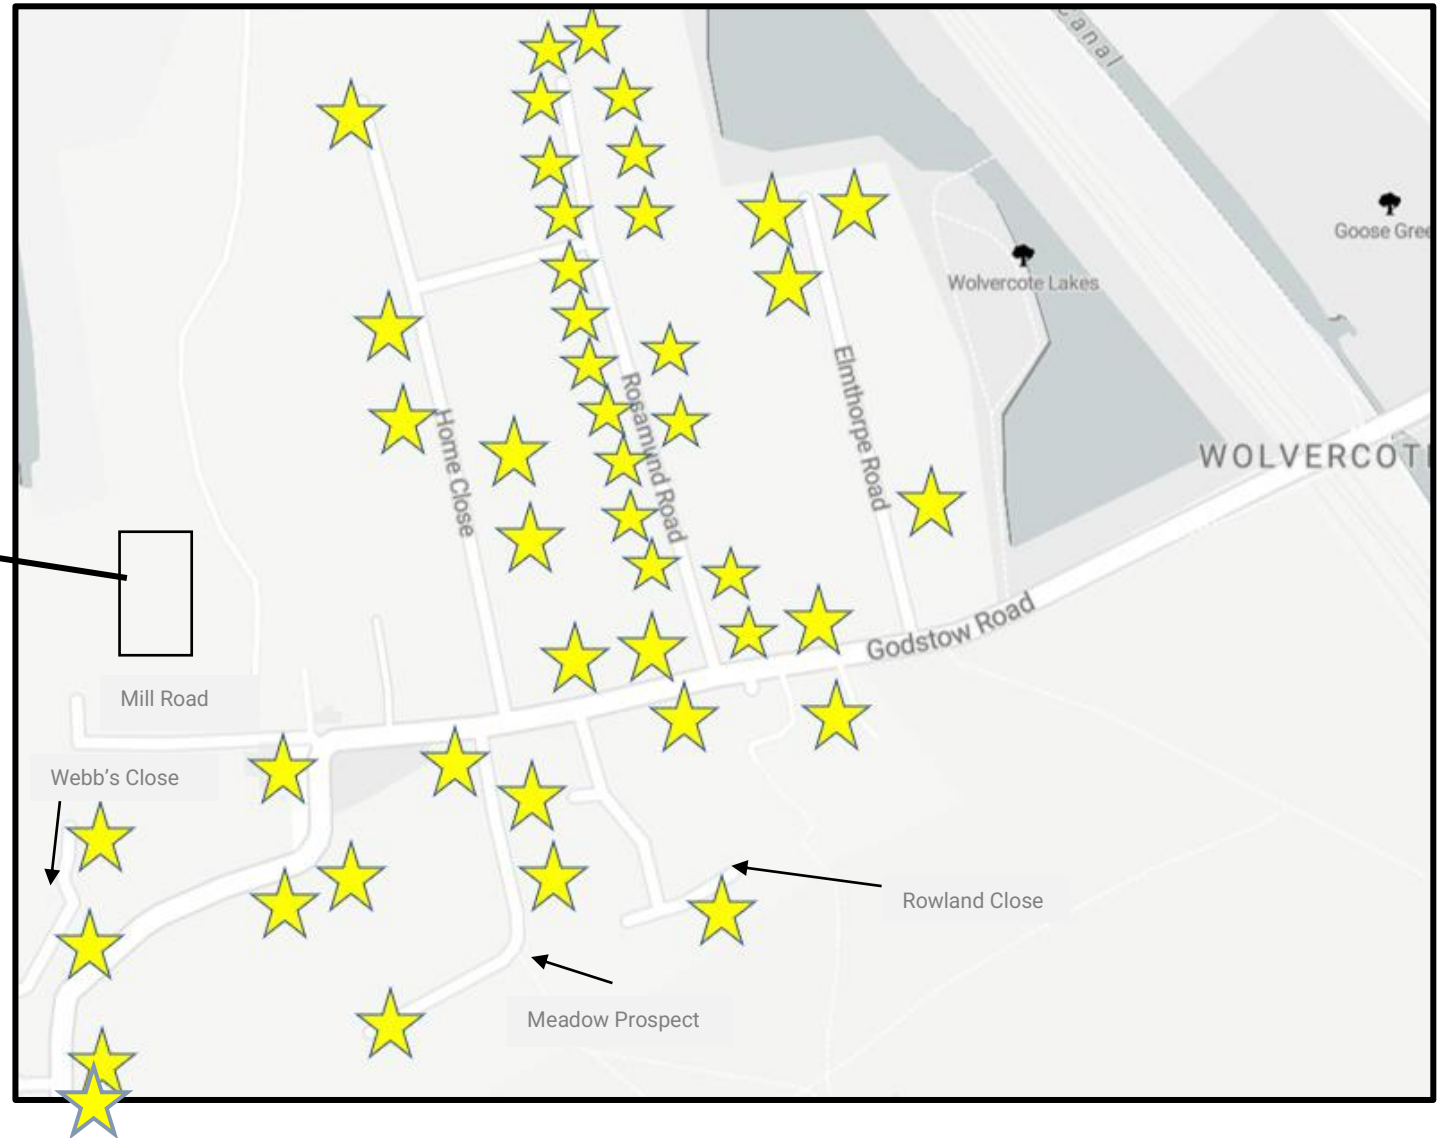

## Five Mile Drive Area

66 Five Mile Drive  
16 Lakeside

68 Linkside Avenue  
North Hub, Cutteslowe Park

## Lower Wolvercote

## Summertown

7 Paddock Close

Narrow Boat by St Edward's Bridge, Oxford Canal

## Wytham

- 4 Dunstead Lane
- The White Hart
- Cottage 12
- Wytham Stores
- The Bothy
- All Saints Church