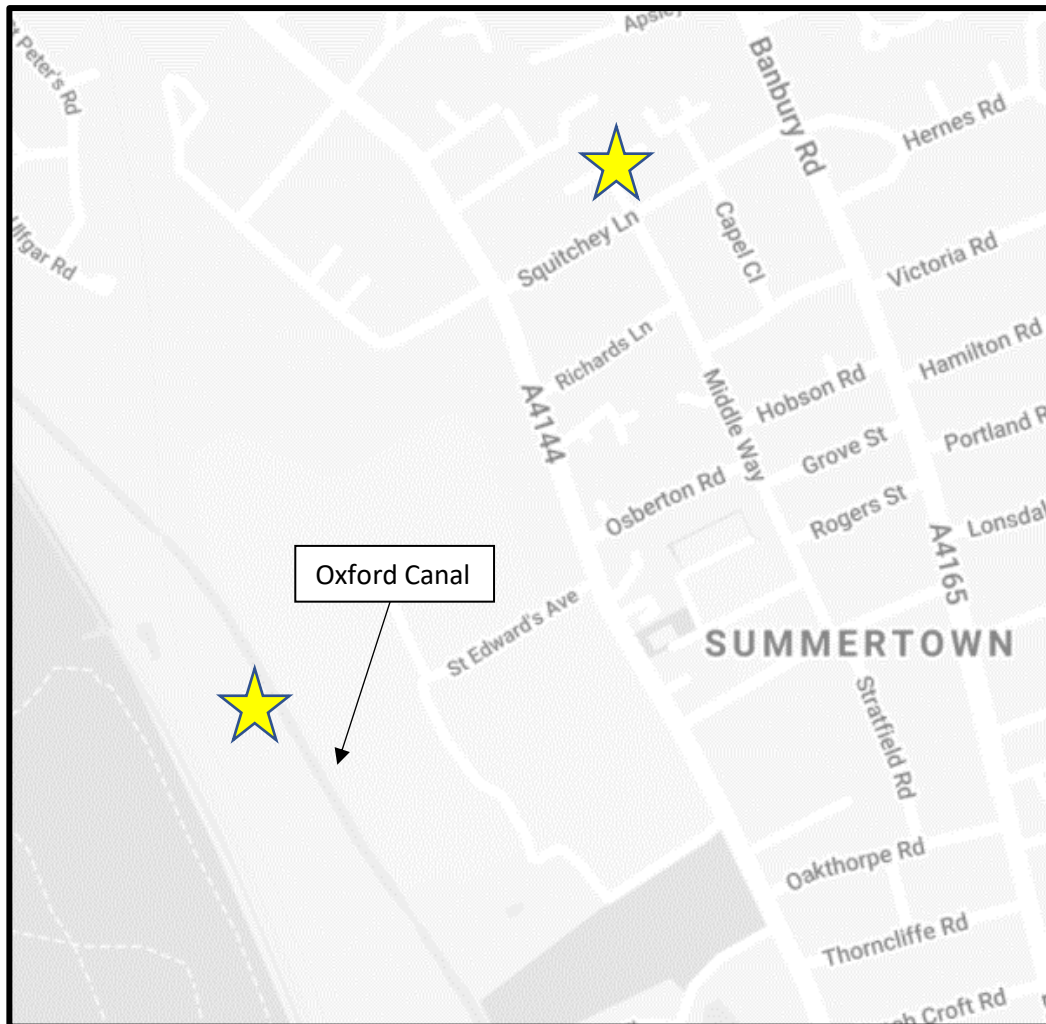

## Five Mile Drive Area

66 Five Mile Drive  
16 Lakeside

68 Linkside Avenue  
North Hub, Cutteslowe Park

## Lower Wolvercote

4 Watermark Way  
10 Baynhams Drive

## Summertown

7 Paddock Close

Narrow Boat by St Edward's Bridge, Oxford Canal