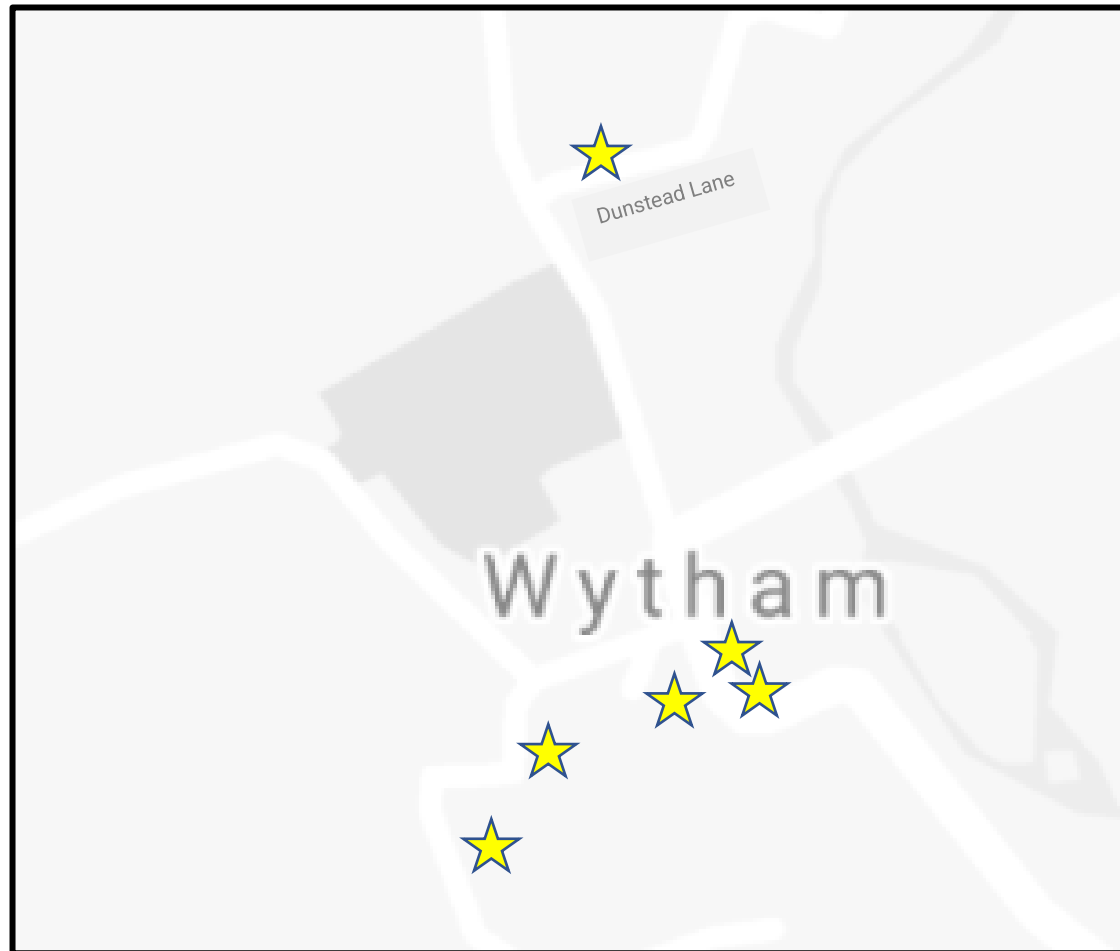

4 Watermark Way  
10 Baynhams Drive

# Wolvercote and Wytham Midsummer Festival Colour Trail Map (18<sup>th</sup> – 27<sup>th</sup> June)

## Summertown

7 Paddock Close

Narrow Boat by St Edward's Bridge, Oxford Canal